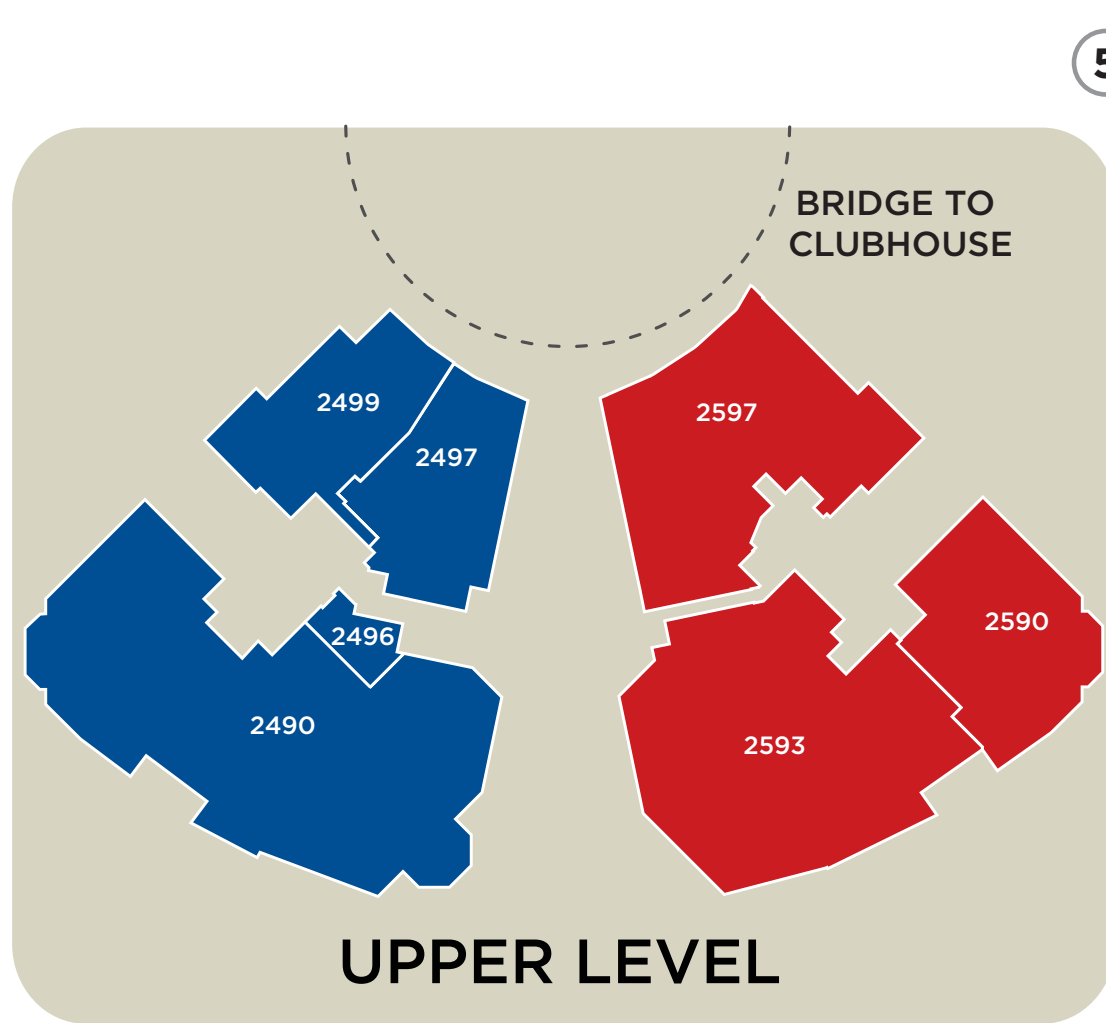

RACETRACK

CLUBHOUSE-SECOND FLOOR

- 7 • Sport of Kings Theater
- 8 • Casino Slots
- 9 • Ten Palms Restaurant
- 10 • Reserved Box Seating
- 11 • Grandstand Seating

CLUBHOUSE-THIRD FLOOR

- 12 • Christine Lee's Restaurant
- 13 • Luxury Suites

CLUBHOUSE-GROUND FLOOR

- 1 • SILKS - Simulcasting
- 2 • Finish Line Casino, Slots, Poker, Deli
- 3 • Currency Exchange / Check Cashing
- 4 • Breezeway Bar
- 5 • The Tiki Bar
- 6 • The Beach

6 THE BEACH

- Escalators
- Elevators
- Stairs
- Currency Exchange
- Security
- Valet Parking
- Handicap Parking
- Family Restrooms
- Public Restrooms
- ATM
- Tram Stops
- Tram Routes
- UL** Upper Level

RESTAURANTS • BARS • NIGHTCLUBS

- 1130 • Ill Forks
- 1560 • American Pie Brick Oven Pizza
- Gnd • The Beach
- 1210 • Blu Sushi (Opening Summer)
- 1st fl • Breezeway Bar (Clubhouse)
- 1205 • Brio Tuscan Grille
- 1615 • Cadillac Ranch-All American Bar & Grill
- 1430 • Caffè Martier
- 1120 • Cantina Laredo
- 1480 • The Cheese Course
- 3rd fl • Christine Lee's Restaurant (Clubhouse)
- 1505 • Greenhouse Nightclub (Opening Summer)
- 1570 • Häagen Dazs
- 1790 • Jacob's Classic Market
- 1230 • Kröns Chocolatier
- 2597 • The Playwright Irish Pub **UL**
- 1580 • PrimeBar
- 2499 • Santo **UL**
- 2nd fl • Ten Palms Restaurant (Clubhouse)
- 1380 • Texas de Brazil
- 1490 • Yard House
- 1370 • Yogurtland (Opening Spring)

FASHION

- 1370 • A-Brand
- 1740 • Adrenalina
- 1535 • Apricot Lane
- 1355 • Back2Back
- 1320 • Bobby Chan
- 1255 • Charming Charlie (Opening Summer)
- 1410 • Claudio Milano
- 1420 • Claudio Shoes
- 1530 • Lilly McKay
- 1425 • Martier
- 1310 • Martier by Anel Verna
- 1435 • Martier Lingerie
- 1520 • Next
- 1555 • The Pacific Paradise
- 1315 • RJC
- 1350 • Rock & Religion
- 1450 • Roxtar
- 1440 • Silver Dagger
- 1328 • Silver Dagger (Opening Summer)
- 1550 • Skemo
- 1353 • Time Concepts
- 1545 • Valhalla Menswear