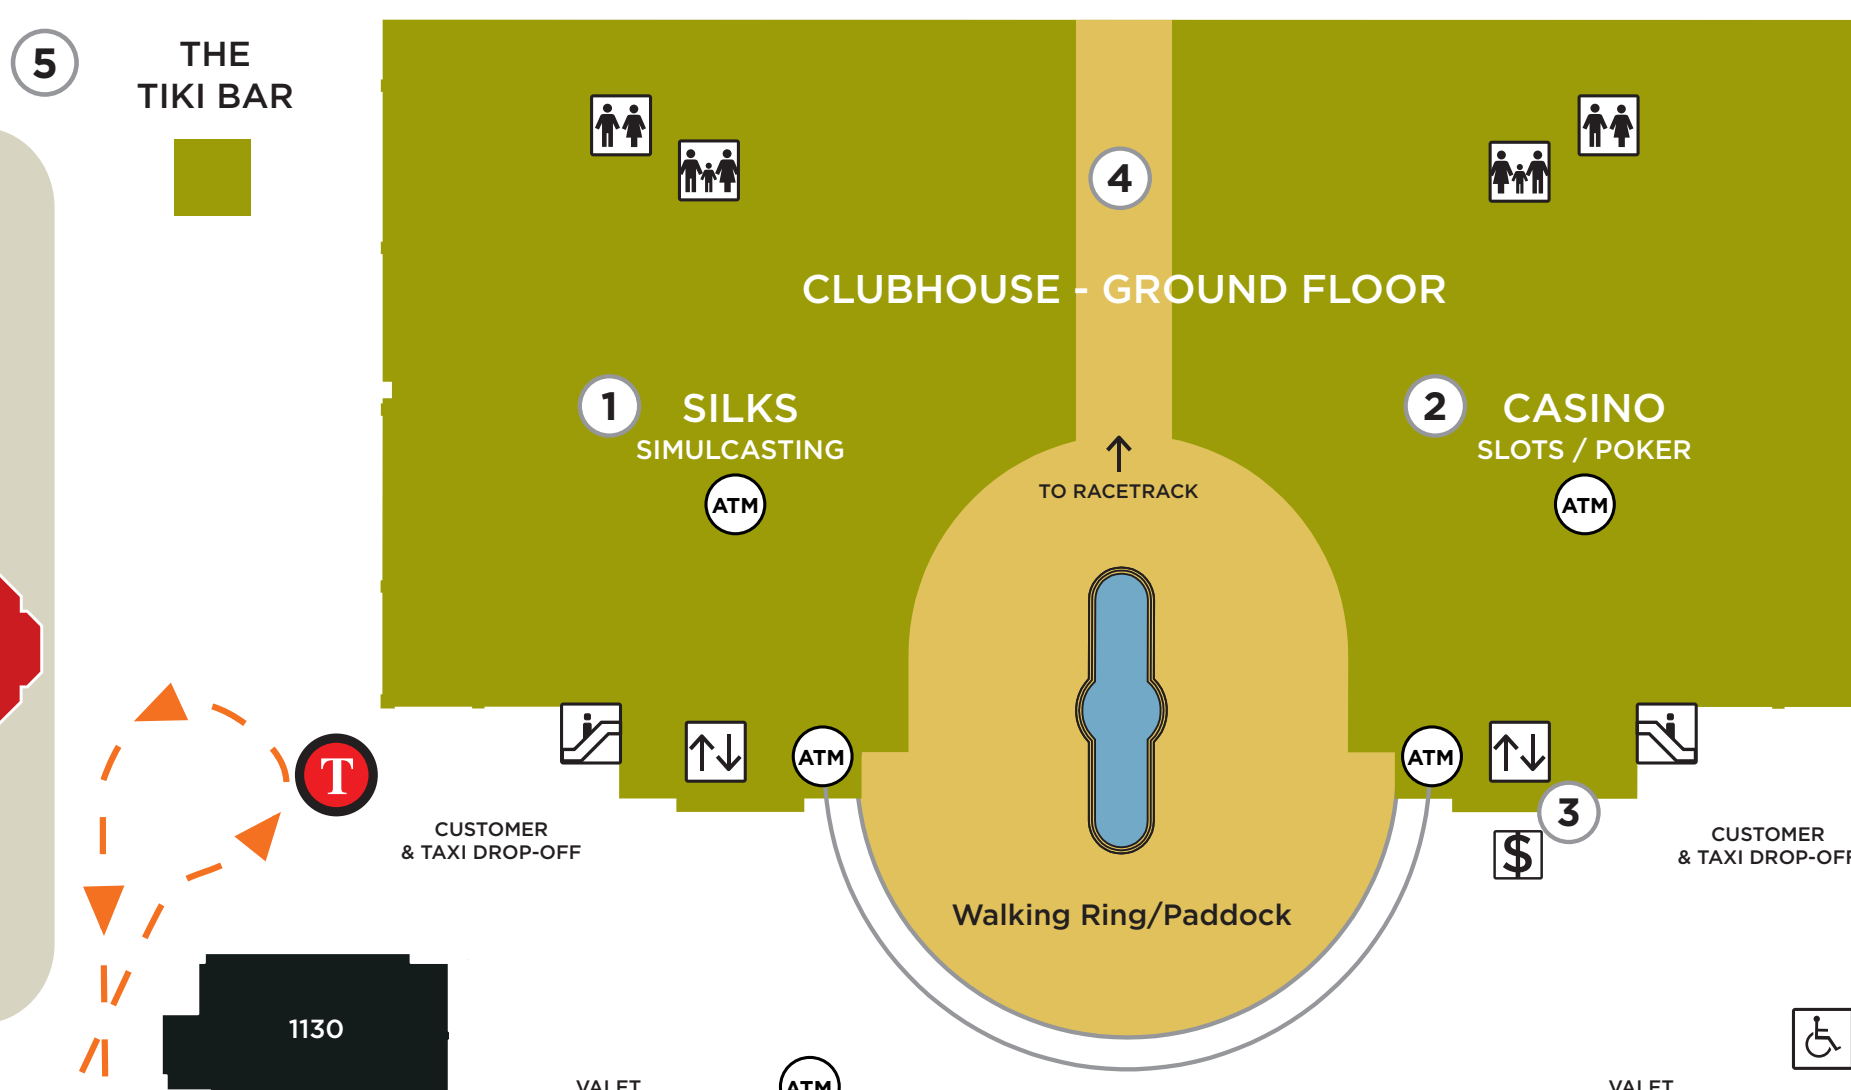

RACETRACK

CLUBHOUSE-SECOND FLOOR

- 7 • Sport of Kings Theater
- 8 • Casino Slots
- 9 • Ten Palms Restaurant
- 10 • Reserved Box Seating
- 11 • Grandstand Seating

CLUBHOUSE-THIRD FLOOR

- 12 • Christine Lee's Restaurant
- 13 • Luxury Suites

CLUBHOUSE-GROUND FLOOR

- 1 • SILKS - Simulcasting
- 2 • Finish Line Casino, Slots, Poker, Deli
- 3 • Currency Exchange / Check Cashing
- 4 • Breezeway Bar
- 5 • The Tiki Bar
- 6 • The Beach

6 THE BEACH

- Escalators
- Elevators
- Stairs
- Currency Exchange
- Security
- Valet Parking
- Handicap Parking
- Family Restrooms
- Public Restrooms
- ATM
- Tram Stops
- Tram Routes
- UL** Upper Level

RESTAURANTS • BARS • NIGHTCLUBS

- 1130 • Ill Forks
- 1560 • American Pie Brick Oven Pizza
- Gnd • The Beach
- 1210 • Blu Sushi (Opening Summer)
- 1st fl • Breezeway Bar (Clubhouse)
- 1205 • Brio Tuscan Grille
- 1615 • Cadillac Ranch-All American Bar & Grill
- 1430 • Caffè Martier
- 1120 • Cantina Laredo
- 1480 • The Cheese Course
- 3rd fl • Christine Lee's Restaurant (Clubhouse)
- 1505 • Greenhouse Nightclub (Opening Summer)
- 1570 • Häagen Dazs
- 1790 • Jacob's Classic Market
- 1230 • Kröns Chocolatier
- 2597 • The Playwright Irish Pub **UL**
- 1580 • PrimeBar
- 2499 • Santo **UL**
- 2nd fl • Ten Palms Restaurant (Clubhouse)
- 1380 • Texas de Brazil
- 1490 • Yard House
- 1370 • Yogurtland (Opening Spring)

FASHION

- 1370 • A-Brand
- 1740 • Adrenalina
- 1535 • Apricot Lane
- 1355 • Back2Back
- 1320 • Bobby Chan
- 1255 • Charming Charlie (Opening Summer)
- 1410 • Claudio Milano
- 1420 • Claudio Shoes
- 1530 • Lilly McKay
- 1425 • Martier
- 1310 • Martier by Anel Verna
- 1435 • Martier Lingerie
- 1520 • Next
- 1555 • The Pacific Paradise
- 1315 • RJC
- 1350 • Rock & Religion
- 1450 • Roxtar
- 1440 • Silver Dagger
- 1328 • Silver Dagger (Opening Summer)
- 1550 • Skemo
- 1353 • Time Concepts
- 1545 • Valhalla Menswear