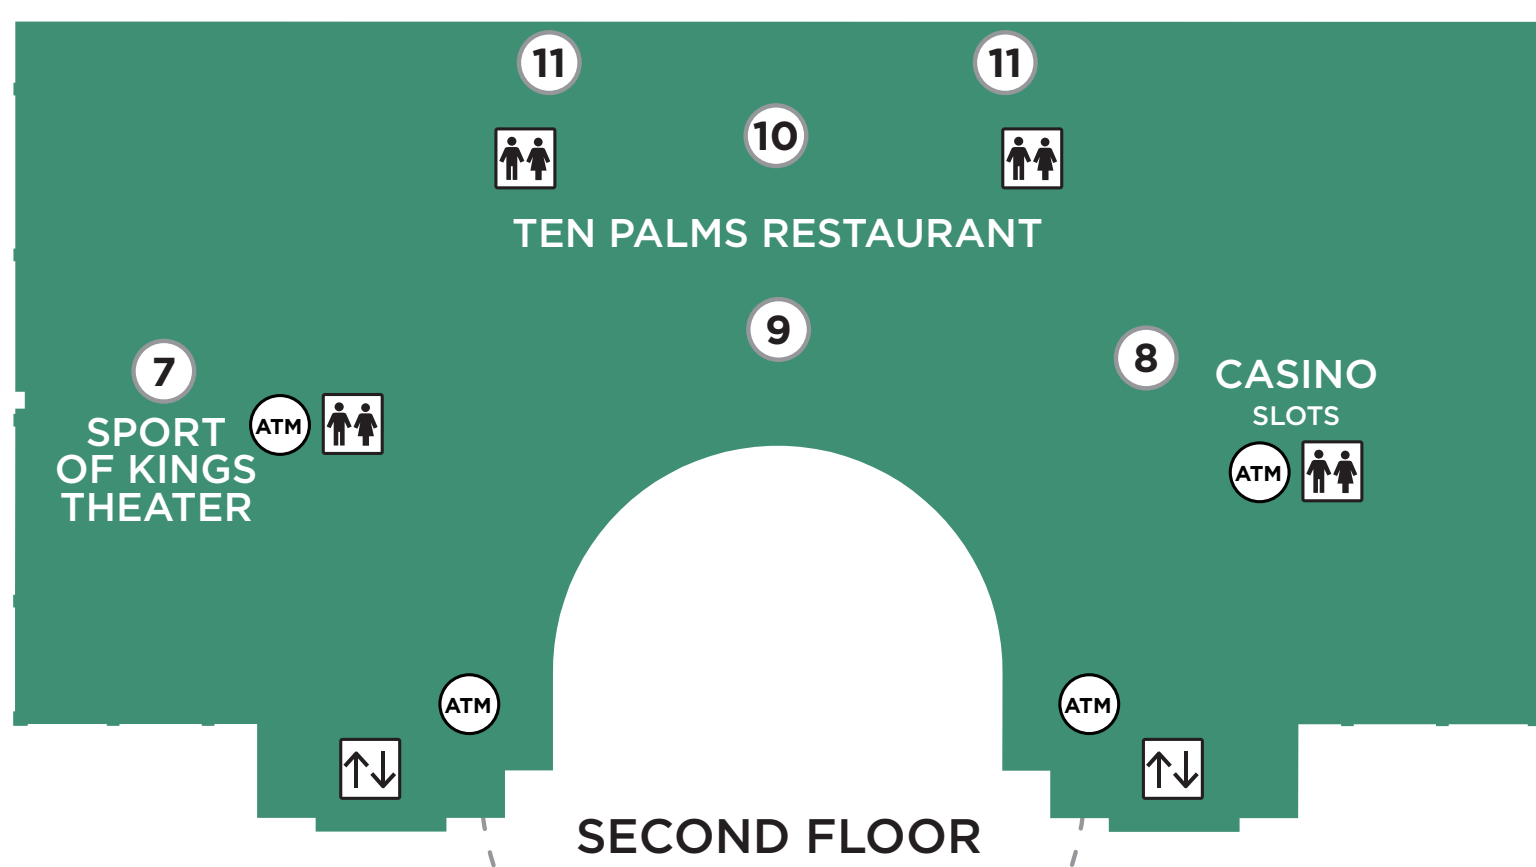

RACETRACK

CLUBHOUSE-SECOND FLOOR

- 7 • Sport of Kings Theater
- 8 • Casino Slots
- 9 • Ten Palms Restaurant
- 10 • Reserved Box Seating
- 11 • Grandstand Seating

CLUBHOUSE-THIRD FLOOR

- 12 • Christine Lee's Restaurant
- 13 • Luxury Suites

CLUBHOUSE-GROUND FLOOR

- 1 • SILKS - Simulcasting
- 2 • Finish Line Casino, Slots, Poker, Deli
- 3 • Currency Exchange / Check Cashing
- 4 • Breezeway Bar
- 5 • The Tiki Bar
- 6 • The Beach

6 THE BEACH

- Escalators
- Elevators
- Stairs
- Currency Exchange
- Security
- Valet Parking
- Handicap Parking
- Family Restrooms
- Public Restrooms
- ATM
- Tram Stops
- Tram Routes
- UL** Upper Level

RESTAURANTS • BARS • NIGHTCLUBS

- 1130 • Ill Forks
- 1560 • American Pie Brick Oven Pizza
- Gnd • The Beach
- 1210 • Blu Sushi (Opening Summer)
- 1st fl • Breezeway Bar (Clubhouse)
- 1205 • Brio Tuscan Grille
- 1615 • Cadillac Ranch-All American Bar & Grill
- 1430 • Caffè Martier
- 1120 • Cantina Laredo
- 1480 • The Cheese Course
- 3rd fl • Christine Lee's Restaurant (Clubhouse)
- 1505 • Greenhouse Nightclub (Opening Summer)
- 1570 • Häagen Dazs
- 1790 • Jacob's Classic Market
- 1230 • Kröns Chocolatier
- 2597 • The Playwright Irish Pub **UL**
- 1580 • PrimeBar
- 2499 • Santo **UL**
- 2nd fl • Ten Palms Restaurant (Clubhouse)
- 1380 • Texas de Brazil
- 1490 • Yard House
- 1370 • Yogurtland (Opening Spring)

FASHION

- 1370 • A-Brand
- 1740 • Adrenalina
- 1535 • Apricot Lane
- 1355 • Back2Back
- 1320 • Bobby Chan
- 1255 • Charming Charlie (Opening Summer)
- 1410 • Claudio Milano
- 1420 • Claudio Shoes
- 1530 • Lilly McKay
- 1425 • Martier
- 1310 • Martier by Anel Verna
- 1435 • Martier Lingerie
- 1520 • Next
- 1555 • The Pacific Paradise
- 1315 • RJC
- 1350 • Rock & Religion
- 1450 • Roxtar
- 1440 • Silver Dagger
- 1328 • Silver Dagger (Opening Summer)
- 1550 • Skemo
- 1353 • Time Concepts
- 1545 • Valhalla Menswear