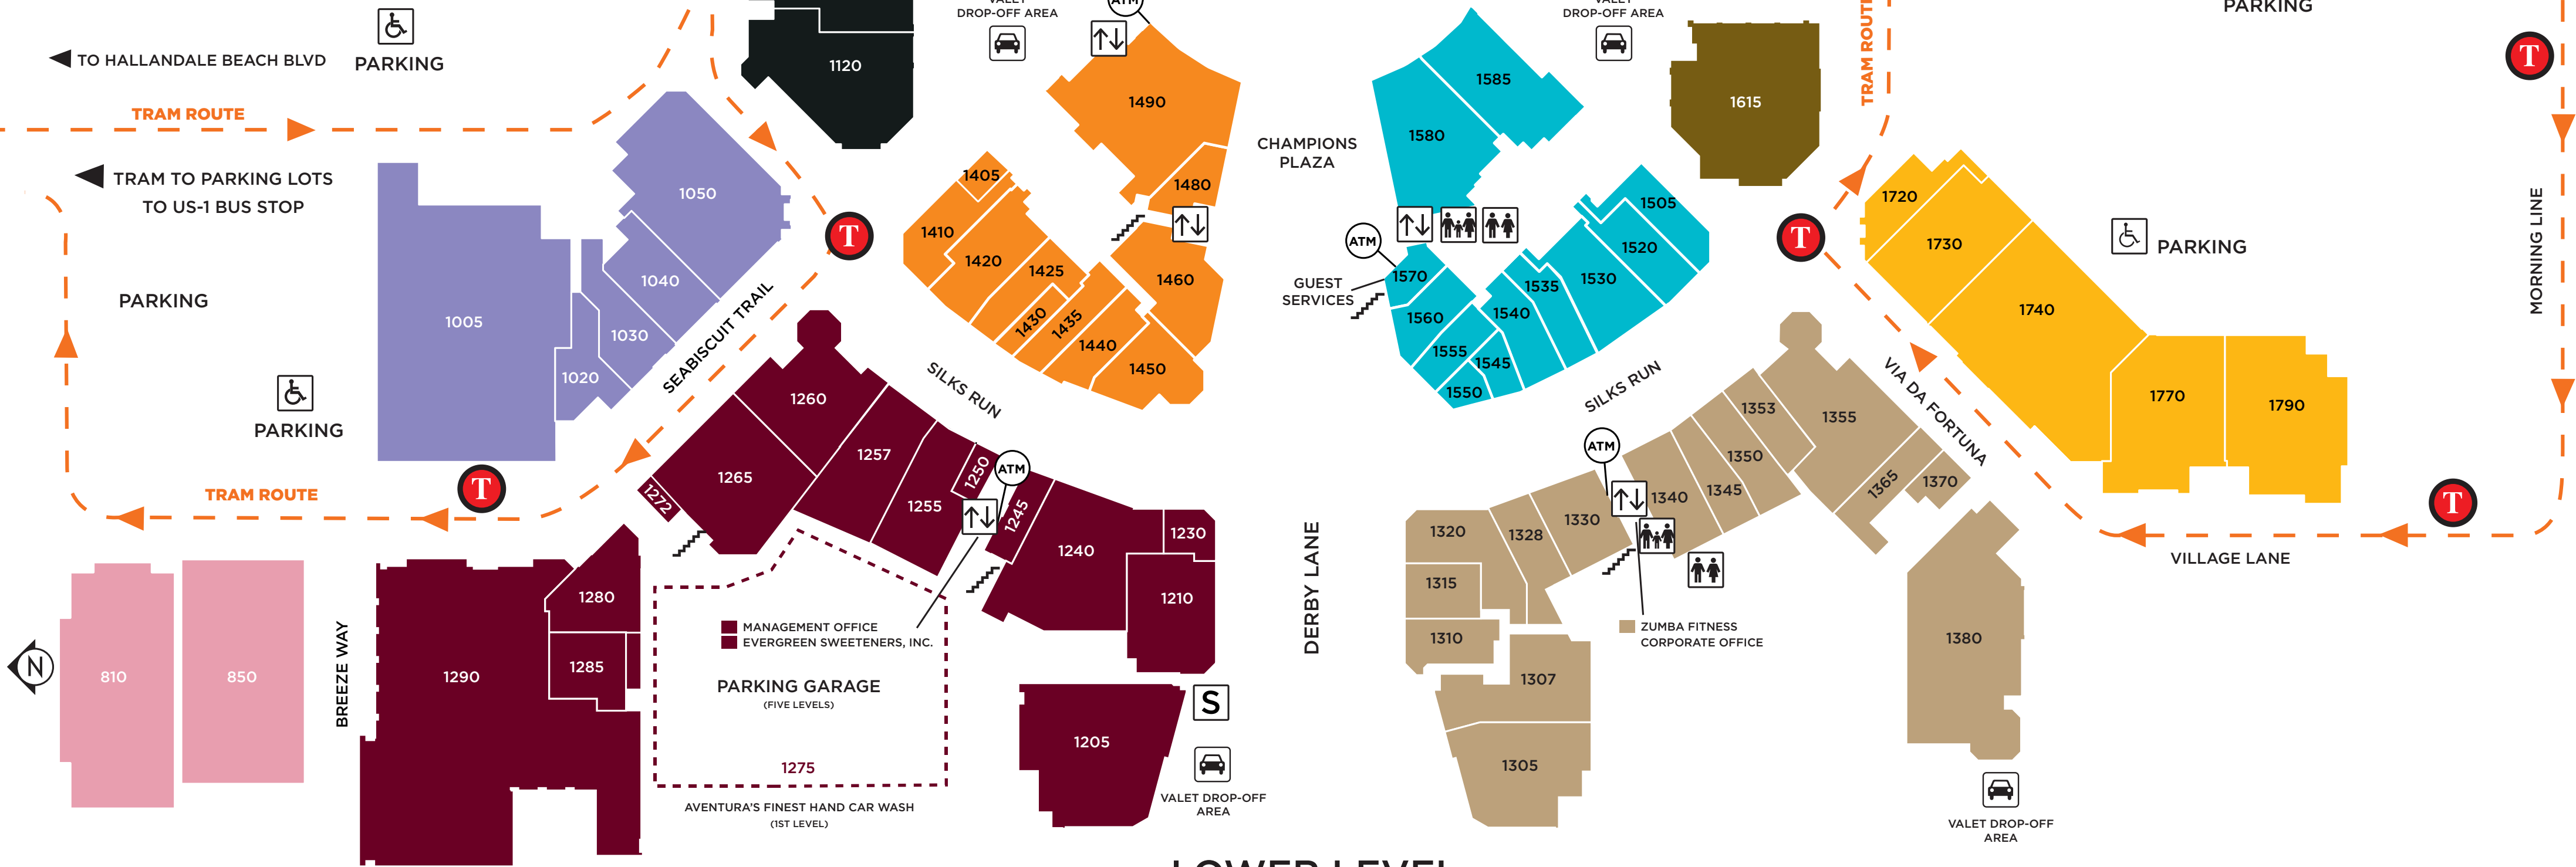

RACETRACK

CLUBHOUSE-SECOND FLOOR

- 7 • Sport of Kings Theater
- 8 • Casino Slots
- 9 • Ten Palms Restaurant
- 10 • Reserved Box Seating
- 11 • Grandstand Seating

CLUBHOUSE-THIRD FLOOR

- 12 • Christine Lee's Restaurant
- 13 • Luxury Suites

CLUBHOUSE-GROUND FLOOR

- 1 • SILKS - Simulcasting
- 2 • Finish Line Casino, Slots, Poker, Deli
- 3 • Currency Exchange / Check Cashing
- 4 • Breezeway Bar
- 5 • The Tiki Bar
- 6 • The Beach

6 THE BEACH

- Escalators
- Elevators
- Stairs
- Currency Exchange
- Security
- Valet Parking
- Handicap Parking
- Family Restrooms
- Public Restrooms
- ATM
- Tram Stops
- Tram Routes
- UL** Upper Level

RESTAURANTS • BARS • NIGHTCLUBS

- 1130 • Ill Forks
- 1560 • American Pie Brick Oven Pizza
- Gnd • The Beach
- 1210 • Blu Sushi (Opening Summer)
- 1st fl • Breezeway Bar (Clubhouse)
- 1205 • Brio Tuscan Grille
- 1615 • Cadillac Ranch-All American Bar & Grill
- 1430 • Caffè Martier
- 1120 • Cantina Laredo
- 1480 • The Cheese Course
- 3rd fl • Christine Lee's Restaurant (Clubhouse)
- 1505 • Greenhouse Nightclub (Opening Summer)
- 1570 • Häagen Dazs
- 1790 • Jacob's Classic Market
- 1230 • Kröns Chocolatier
- 2597 • The Playwright Irish Pub **UL**
- 1580 • PrimeBar
- 2499 • Santo **UL**
- 2nd fl • Ten Palms Restaurant (Clubhouse)
- 1380 • Texas de Brazil
- 1490 • Yard House
- 1370 • Yogurtland (Opening Spring)

FASHION

- 1370 • A-Brand
- 1740 • Adrenalina
- 1535 • Apricot Lane
- 1355 • Back2Back
- 1320 • Bobby Chan
- 1255 • Charming Charlie (Opening Summer)
- 1410 • Claudio Milano
- 1420 • Claudio Shoes
- 1530 • Lilly McKay
- 1425 • Martier
- 1310 • Martier by Anel Verna
- 1435 • Martier Lingerie
- 1520 • Next
- 1555 • The Pacific Paradise
- 1315 • RJC
- 1350 • Rock & Religion
- 1450 • Roxtar
- 1440 • Silver Dagger
- 1328 • Silver Dagger (Opening Summer)
- 1550 • Skemo
- 1353 • Time Concepts
- 1545 • Valhalla Menswear