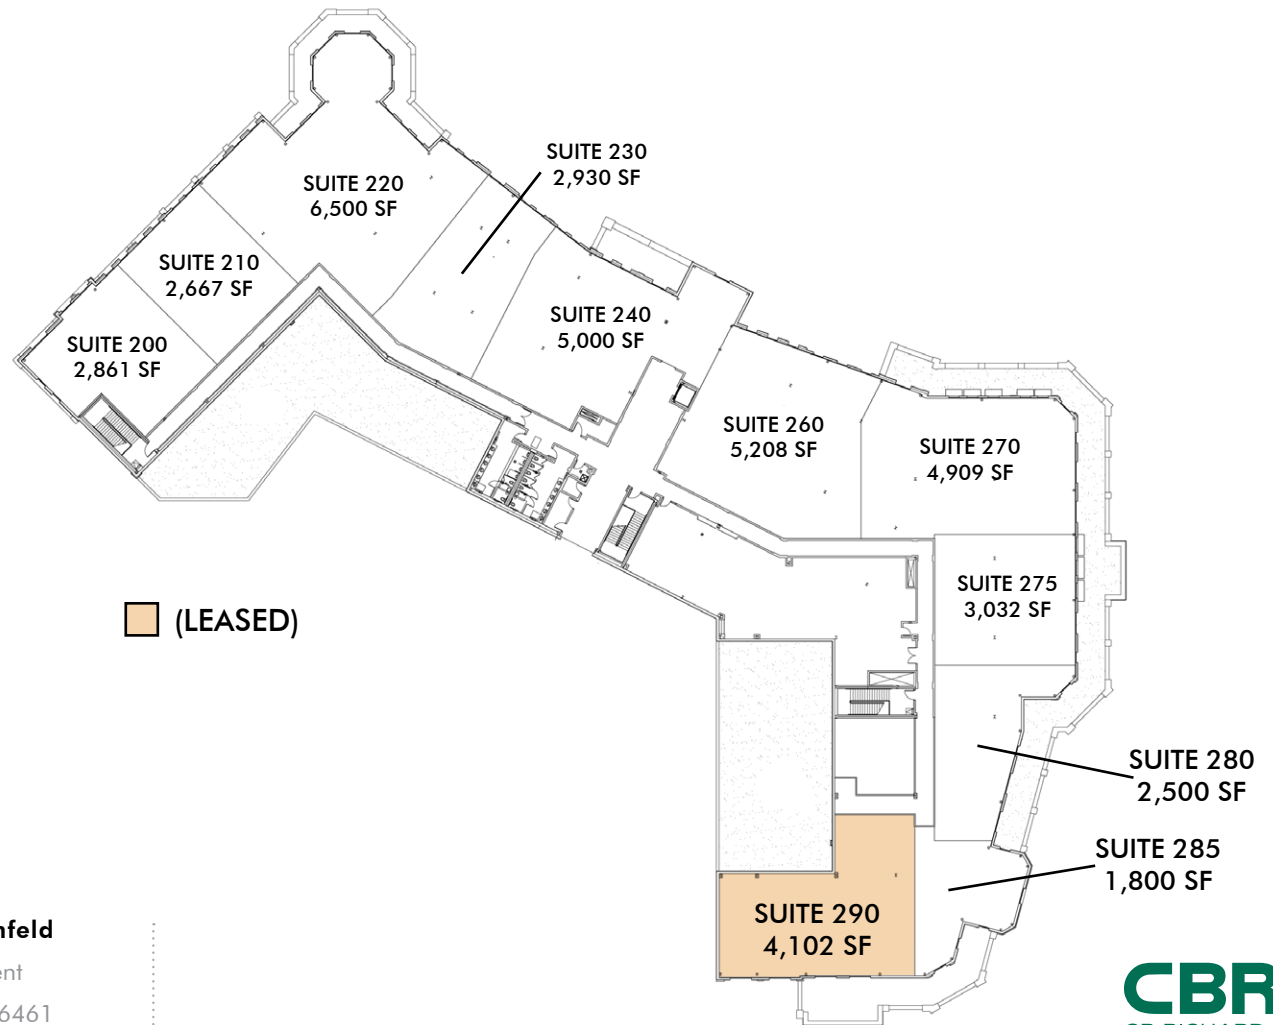

600 SILKS RUN - BUILDING 1200